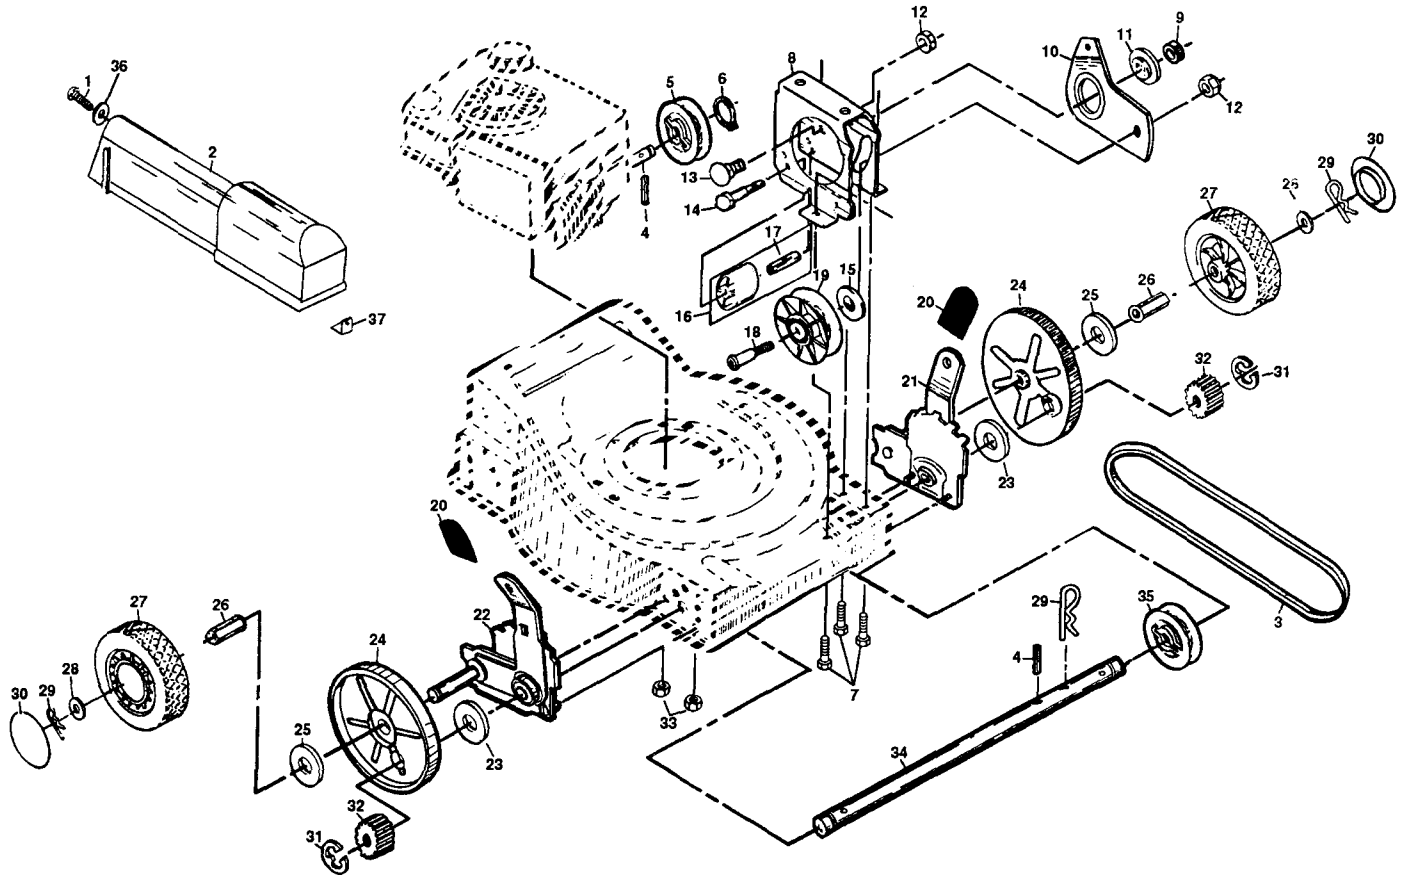

Prod.No: 954 06 88 - 01 (P 150 d Tüv)
 Engine: B & S 98982 Type: 0319 Trim: 02

SPARE PARTS

107 25 37-65

Key No.	Part No.	Description
1	5327014-73	Hex Washer Head Screw #10-24 x 1.13
2	5327014-59	Drive Cover
3	5321119-24	Drive Belt
4	5328519-80	Drive Pawl
5	5320880-43	Drive Pulley
6	8120000-30	Retaining Ring
7	5320545-83	Screw 1/4-20 x 1/2
8	5321252-46	Clutch Frame
9	5320509-62	Locknut 1/4-20
10	5321414-29	Clutch Lever
11	5320880-67	Clutch Lever Spacer
12	8736805-00	Locknut 5/16-18
13	8720705-04	Carriage Bolt 5/16-18 x 1/2
14	8747804-24	Hex Head Screw 1/4-20 x 1-1/2
15	5320880-69	Spacer
16	5320481-60	Idler Assembly (Includes Key No. 17)
17	5320885-76	Idler Spacer
18	5320885-17	Shoulder Bolt 5/16-18 x 1-3/8
19	5320885-16	Idler Pulley
20	5320878-77	Selector Knob
21	5327518-09	Selector Assembly (Left)
22	5327518-10	Selector Assembly (Right)

Key No.	Part No.	Description
23	5320881-18	Felt Washer
24	5320880-80	Dust Cover
25	5320677-25	Washer
26	5320884-46	Wheel Bushing
27	5328506-90	Wheel & Tire Assembly
28	5320521-60	Washer
29	5320851-79	Retainer Clip
30	5320774-00	Hubcap
31	8120000-58	E-Ring
32	5321370-54	Pinion
33	8736804-00	Locknut 1/4-20
34	5327005-37	Drive Shaft
35	5320880-82	Driven Pulley
37	5327014-77	Push Fastener
--	5328520-00	"Clean Under" Decal