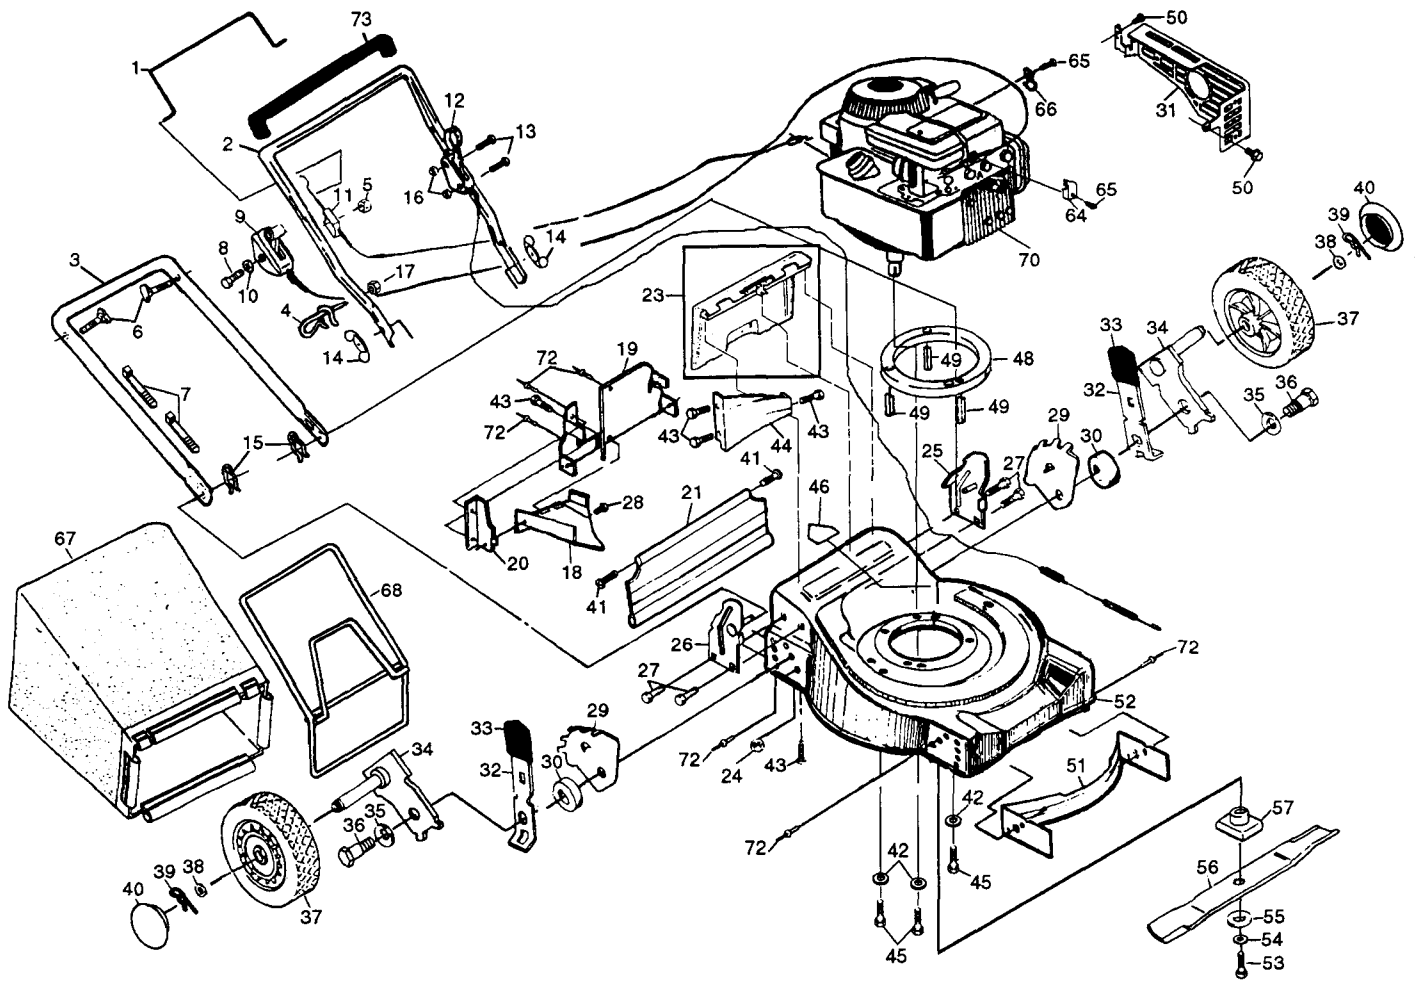

Prod.No: 954 06 88 - 01 (P 150 d Tüv)
 Engine: B & S 98982 Type: 0319 Trim: 02

SPARE PARTS

107 25 37-65

Key No.	Part No.	Description
1	5327014-73	Hex Washer Head Screw #10-24 x 1.13
2	5327014-59	Drive Cover
3	5321119-24	Drive Belt
4	5328519-80	Drive Pawl
5	5320880-43	Drive Pulley
6	8120000-30	Retaining Ring
7	5320545-83	Screw 1/4-20 x 1/2
8	5321252-46	Clutch Frame
9	5320509-62	Locknut 1/4-20
10	5321414-29	Clutch Lever
11	5320880-67	Clutch Lever Spacer
12	8736805-00	Locknut 5/16-18
13	8720705-04	Carriage Bolt 5/16-18 x 1/2
14	8747804-24	Hex Head Screw 1/4-20 x 1-1/2
15	5320880-69	Spacer
16	5320481-60	Idler Assembly (Includes Key No. 17)
17	5320885-76	Idler Spacer
18	5320885-17	Shoulder Bolt 5/16-18 x 1-3/8
19	5320885-16	Idler Pulley
20	5320878-77	Selector Knob
21	5327518-09	Selector Assembly (Left)
22	5327518-10	Selector Assembly (Right)

Key No.	Part No.	Description
23	5320881-18	Felt Washer
24	5320880-80	Dust Cover
25	5320677-25	Washer
26	5320884-46	Wheel Bushing
27	5328506-90	Wheel & Tire Assembly
28	5320521-60	Washer
29	5320851-79	Retainer Clip
30	5320774-00	Hubcap
31	8120000-58	E-Ring
32	5321370-54	Pinion
33	8736804-00	Locknut 1/4-20
34	5327005-37	Drive Shaft
35	5320880-82	Driven Pulley
37	5327014-77	Push Fastener
--	5328520-00	"Clean Under" Decal